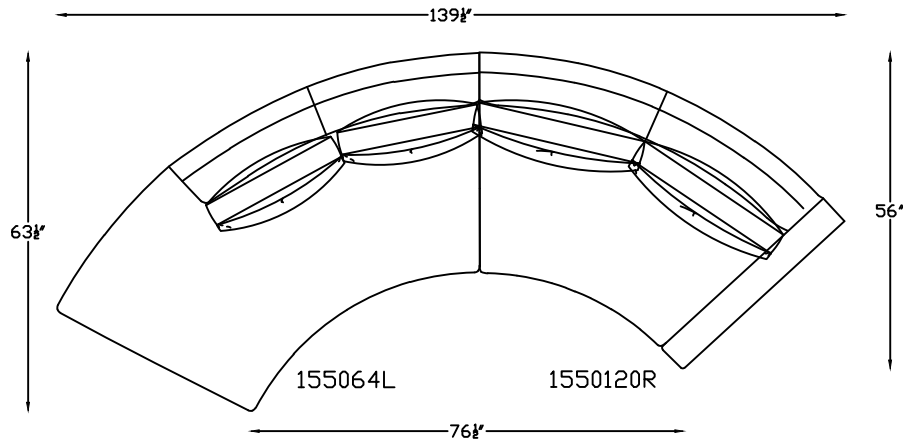

155043 CURVED SOFA

155064L OR R  
ARMLESS CURVED  
LOVESEAT W/LS BUMPER  
(SHOWN AS LEFT)

1550120R OR L  
CURVED LOVESEAT  
(SHOWN AS RIGHT)

This schematic is current as of November 04 , 2021  
 Lazar reserves the right to change dimensions and/or products offered.  
 A more recent schematic may be available for this series at [www.lazarind.com](http://www.lazarind.com)  
 NOTE: L or R is determined by facing the piece.