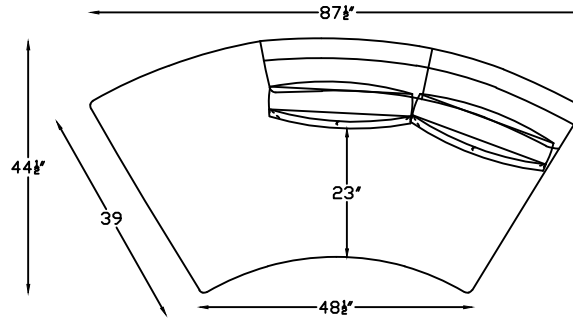

155043 CURVED SOFA

155064L OR R  
ARMLESS CURVED  
LOVESEAT W/LS BUMPER  
(SHOWN AS LEFT)

1550120R OR L  
CURVED LOVESEAT  
(SHOWN AS RIGHT)

This schematic is current as of November 04 , 2021  
 Lazar reserves the right to change dimensions and/or products offered.  
 A more recent schematic may be available for this series at [www.lazarind.com](http://www.lazarind.com)  
 NOTE: L or R is determined by facing the piece.