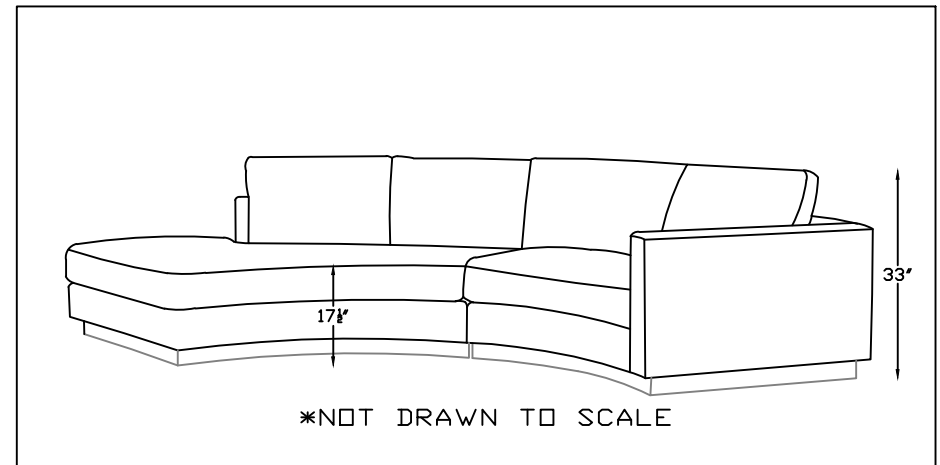

155043 CURVED SOFA

155064L OR R  
ARMLESS CURVED  
LOVESEAT W/LS BUMPER  
(SHOWN AS LEFT)

1550120R OR L  
CURVED LOVESEAT  
(SHOWN AS RIGHT)

This schematic is current as of November 04 , 2021  
 Lazar reserves the right to change dimensions and/or products offered.  
 A more recent schematic may be available for this series at [www.lazarind.com](http://www.lazarind.com)  
 NOTE: L or R is determined by facing the piece.