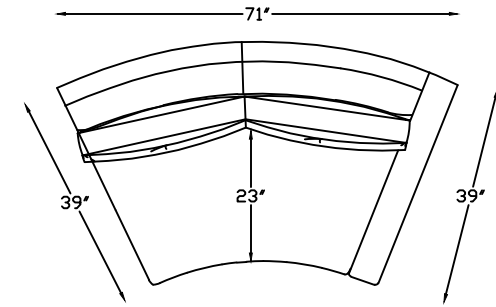

155043 CURVED SOFA

155064L OR R  
ARMLESS CURVED  
LOVESEAT W/LS BUMPER  
(SHOWN AS LEFT)

1550120R OR L  
CURVED LOVESEAT  
(SHOWN AS RIGHT)

This schematic is current as of November 04 , 2021  
 Lazar reserves the right to change dimensions and/or products offered.  
 A more recent schematic may be available for this series at [www.lazarind.com](http://www.lazarind.com)  
 NOTE: L or R is determined by facing the piece.